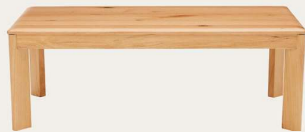

LARA
Coffee Table $399